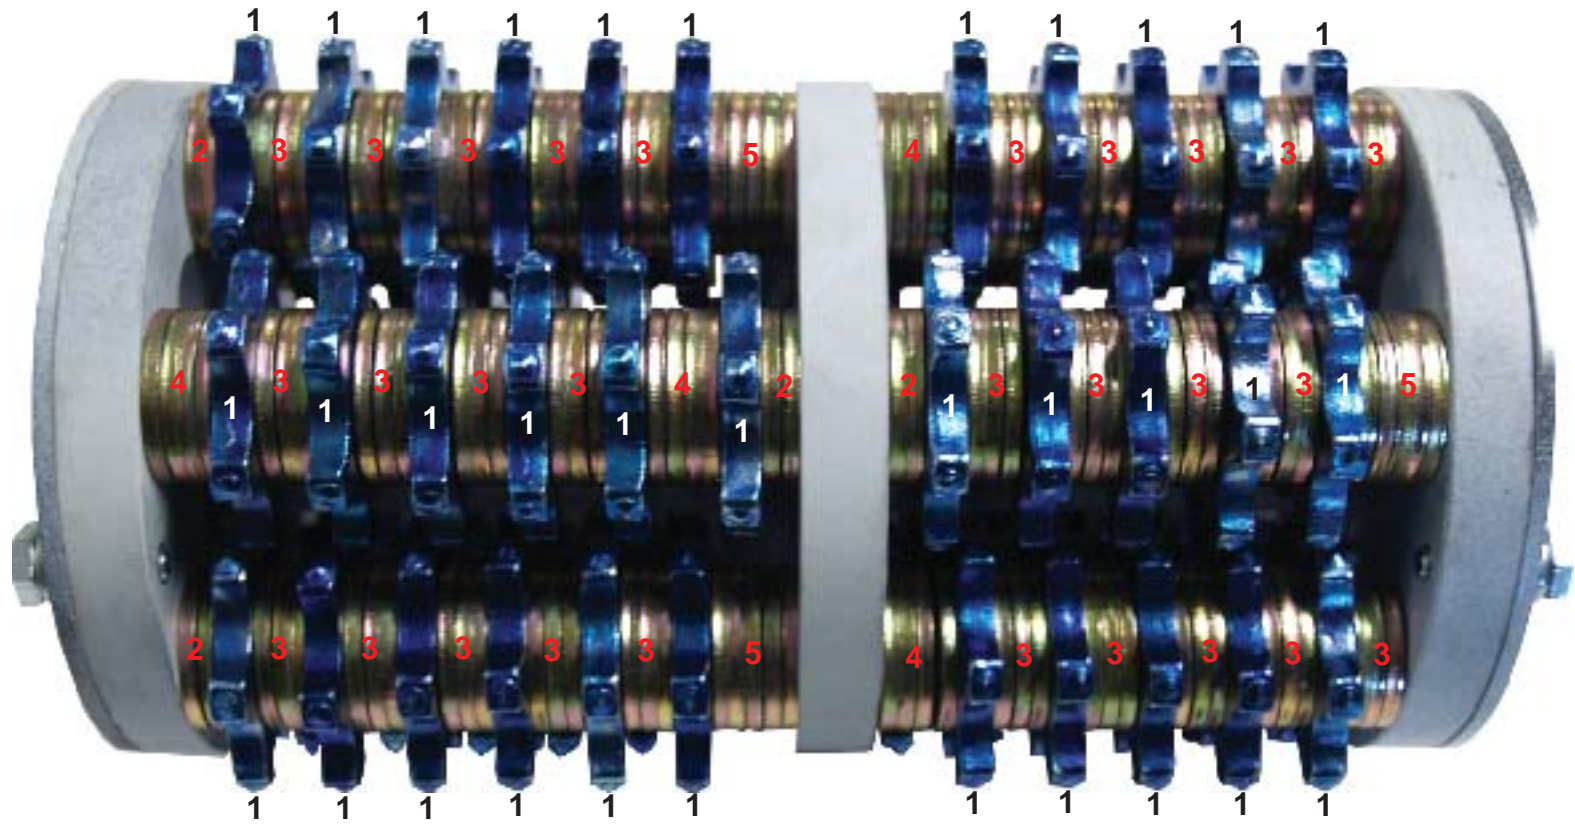

CPL-8 CARBIDE DRUM SETUP

66 #20156 CP206T CUTTERS
238 #12230 Spacers

**ROTATE DRUM 180 DEGREES END
TO END AND REPEAT PATTERN**