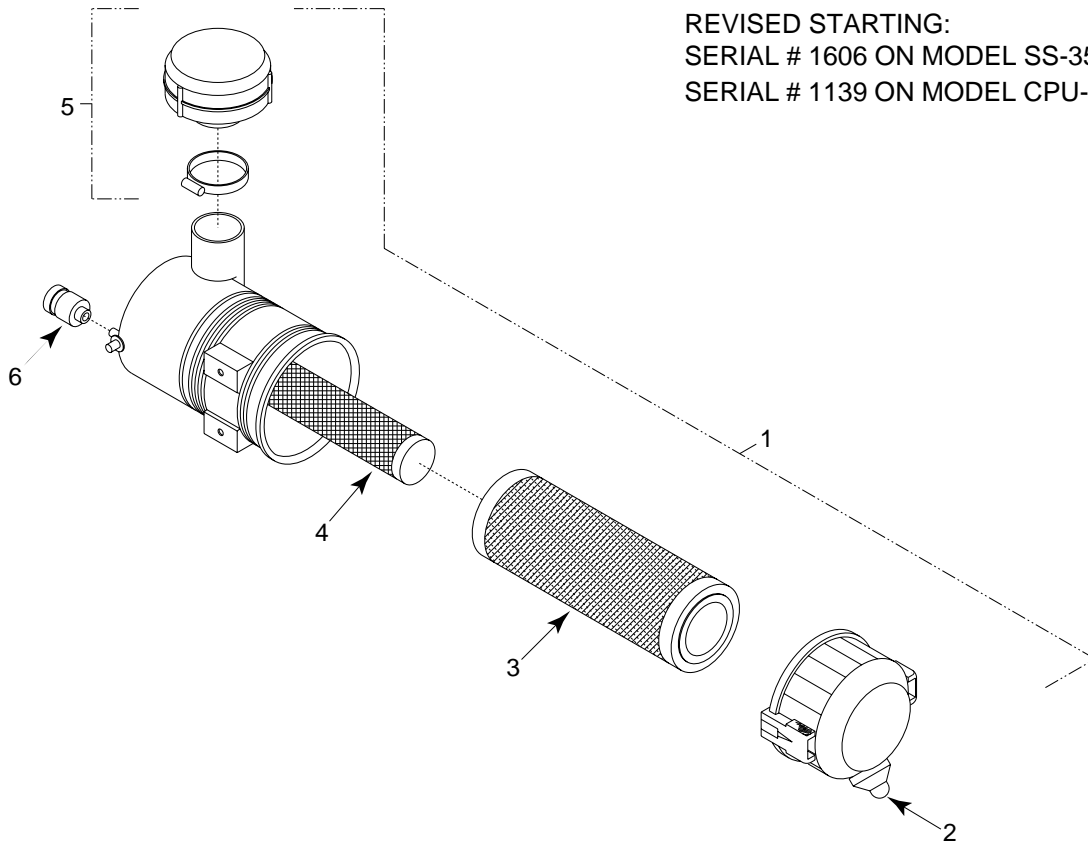

MODEL SS-35 & CPU-12 NEW ENGINEAIRE STYLE AIR CLEANER ASSEMBLY

REVISED STARTING:
SERIAL # 1606 ON MODEL SS-35
SERIAL # 1139 ON MODEL CPU-12

ITEM#	PART#	DESCRIPTION	QTY.
1	15140	AIR CLEANER ASSEMBLY, 35HP WISCONSIN (INCLUDES ITEMS 2 THROUGH 5)	1
2	15144	DUCKBILL DRAIN	1
3	15141	PRIMARY ELEMENT, AIR FILTER	1
4	15142	SAFETY ELEMENT, AIR FILTER	1
5	15143	PRECLEANER, AIR FILTER (INCLUDES CLAMP)	1
6	15154	AIR CLEANER DUST LOAD OPTICAL INDICATOR(OPTIONAL)	1