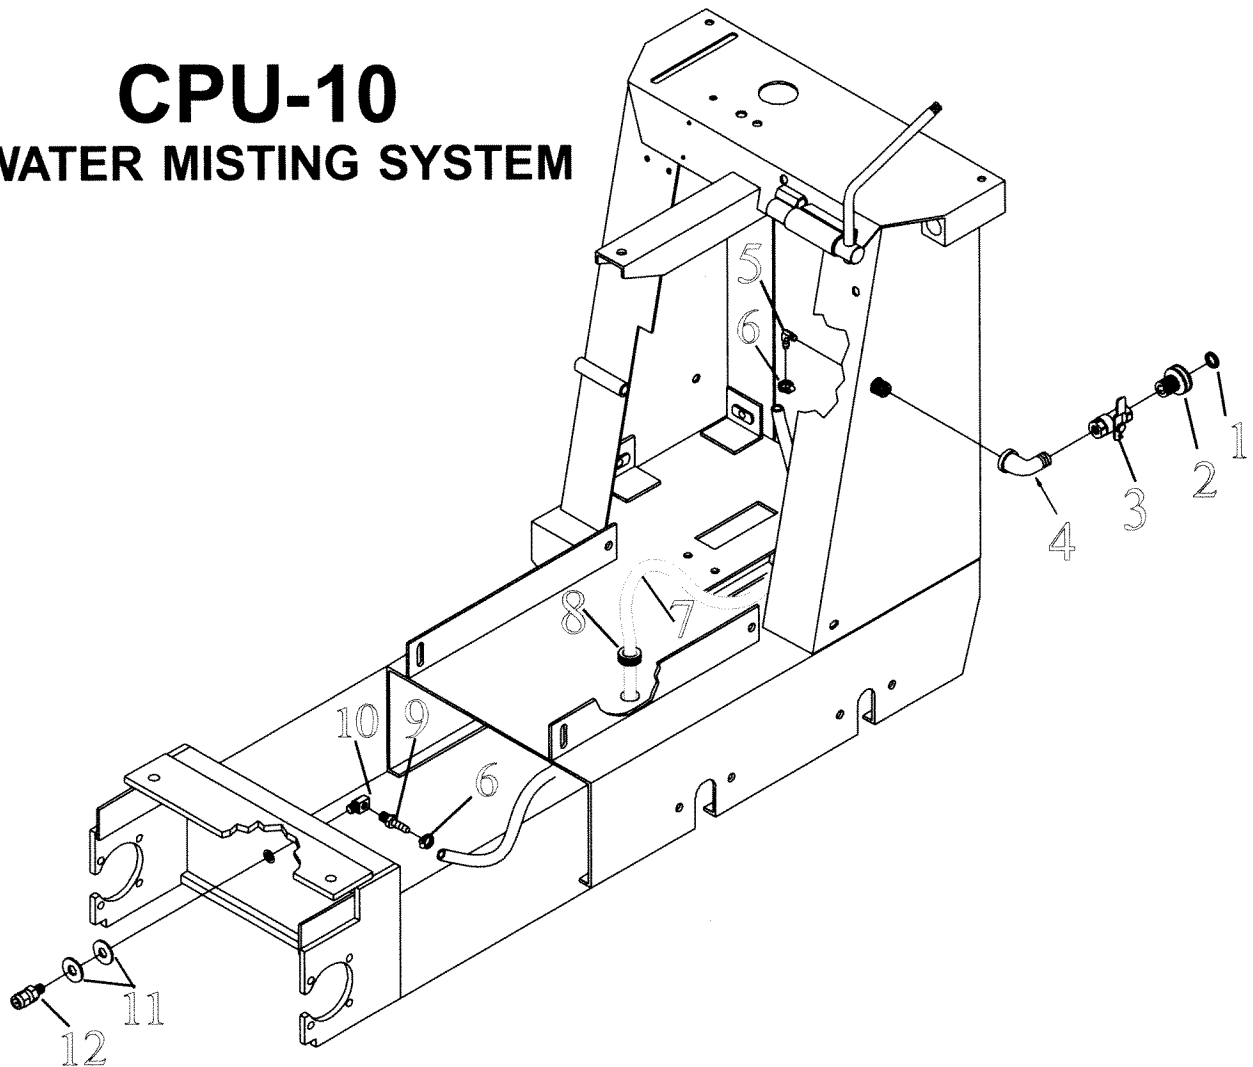

PARTS LIST MANUAL ADDENDUM

CPU-10 WATER MISTING SYSTEM

<u>ITEM#</u>	<u>PART#</u>	<u>DESCRIPTION</u>	<u>QTY.</u>
1	10070	WASHER, HOSE 3/4	1
2	10778	CONN., FEMALE 3/4 NH x 1/2 MPT	1
3	10711	VALVE, BALL 1/2 FPT	1
4	10724	ELBOW, STREET 1/2 NPT x 90 (BLACK)	1
5	10799	BARB ELBOW 90, 3/8 HOSE x 1/4 MPT	1
6	10714	CLAMP, HOSE, SIZE M4, ADJ. TO 5/8	2
7	64058	HOSE, WATER 3/8"ID x 37"L	1
8	63111	GROMMET, 3/4"ID x 1/8"GRV x 1"GD	1
9	50075	BARB, 3/8 HOSE x 1/4 MPT	1
10	10730	ELBOW, STREET 1/4 NPT x 90 (BRASS)	1
11	10312	WASHER, FLAT 1/2	2
12	80029	NOZZLE, SPRAY 1/4 NPT (BRASS)	1