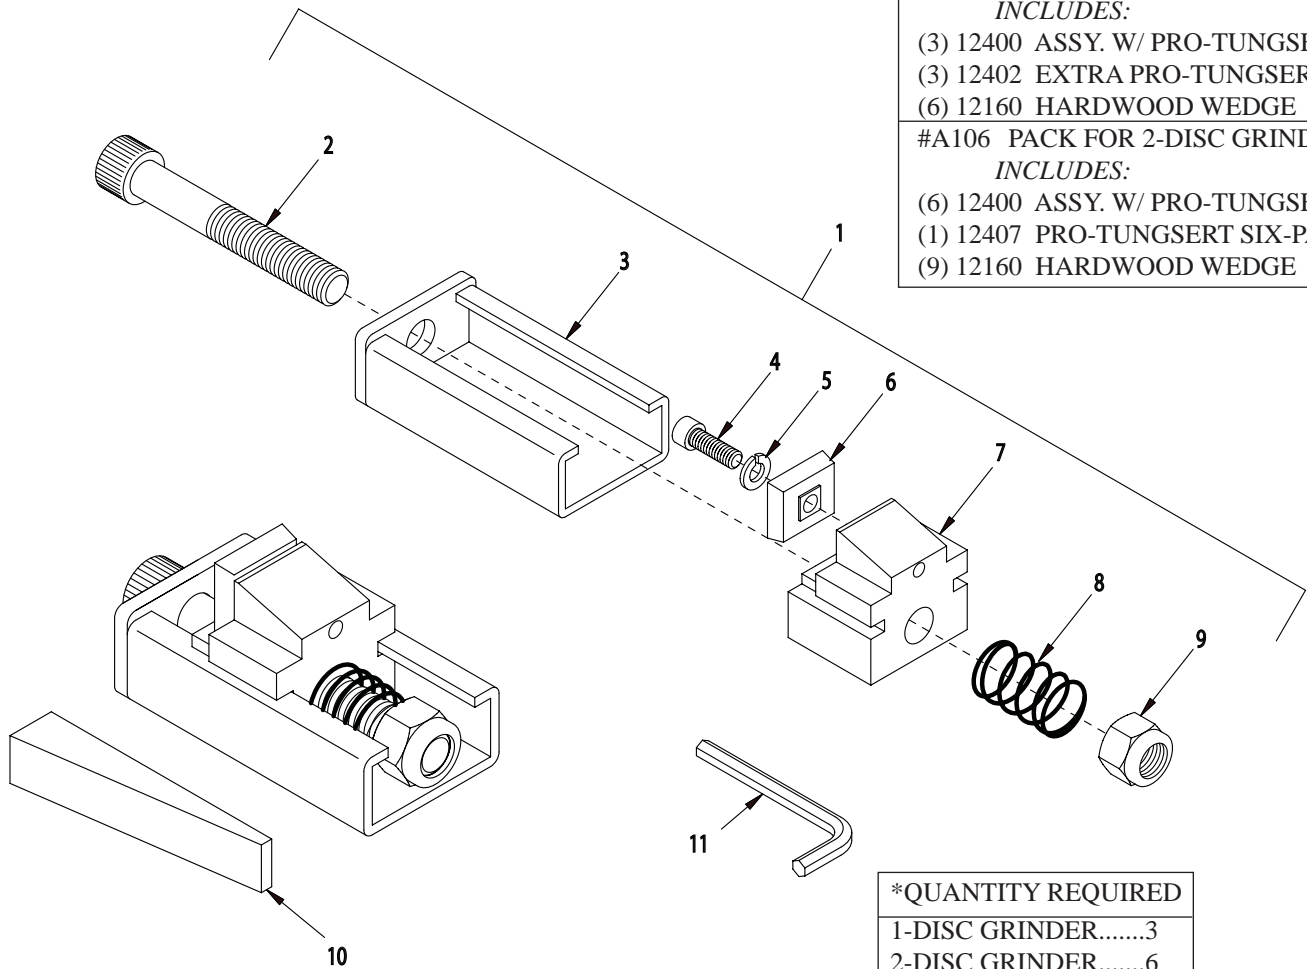

## FLOOR GRINDER STRIP-SERT™ ACCESSORY TUNGSTEN CARBIDE SCRAPER

REVISED APRIL 2006

STARTUP PACKS	
<b>#A105</b>	<b>PACK FOR 1-DISC GRINDER</b>
<i>INCLUDES:</i>	
(3)	12400 ASSY. W/ PRO-TUNGSERT
(3)	12402 EXTRA PRO-TUNGSERT
(6)	12160 HARDWOOD WEDGE
<b>#A106</b>	<b>PACK FOR 2-DISC GRINDER</b>
<i>INCLUDES:</i>	
(6)	12400 ASSY. W/ PRO-TUNGSERT
(1)	12407 PRO-TUNGSERT SIX-PACK
(9)	12160 HARDWOOD WEDGE

*QUANTITY REQUIRED	
1-DISC GRINDER.....	3
2-DISC GRINDER.....	6
4-DISC GRINDER.....	12

ITEM#	PART#	DESCRIPTION	QTY.
1		STRIP-SERT ASSEMBLY	*
	12400	ASSY. WITH PRO TUNGSERT (ITEMS 2-9)	
	12401	ASSY. W/O PRO TUNGSERT, ITEM 6	
2	12405	SCREW, SKT.HD.CAP 1/2-13 X 3.5,GR.8	1
3	12404	TUNGSERT HLD, STRIP-SERT(REX BOX)	1
4	11573	SCREW, SKT. HD. CAP 1/4-20 X 3/4	1
5	11688	WASHER, HI-COLLAR LOCK .26ID X .363	1
6	12402	PRO TUNGSERT, 4 SIDED CARBIDE	1
or	12407	PRO TUNGSERT (PACK OF 6 INCLUDING: SIX OF ITEMS 4, 5, & 6 AND ONE OF ITEM 11)	
7	12403	TUNGSERT BLOCK, STRIP-SERT	1
8	12406	SPRING, COMP. .765"OD X 1.25"FL	1
9	10155	NUT, HEX NYLON LOCK 1/2-13	1
10	12160	WEDGE CG225, HARDWOOD (EA)	1
11	12413	WRENCH, HEX L-KEY 3/16", SHORT-ARM	1